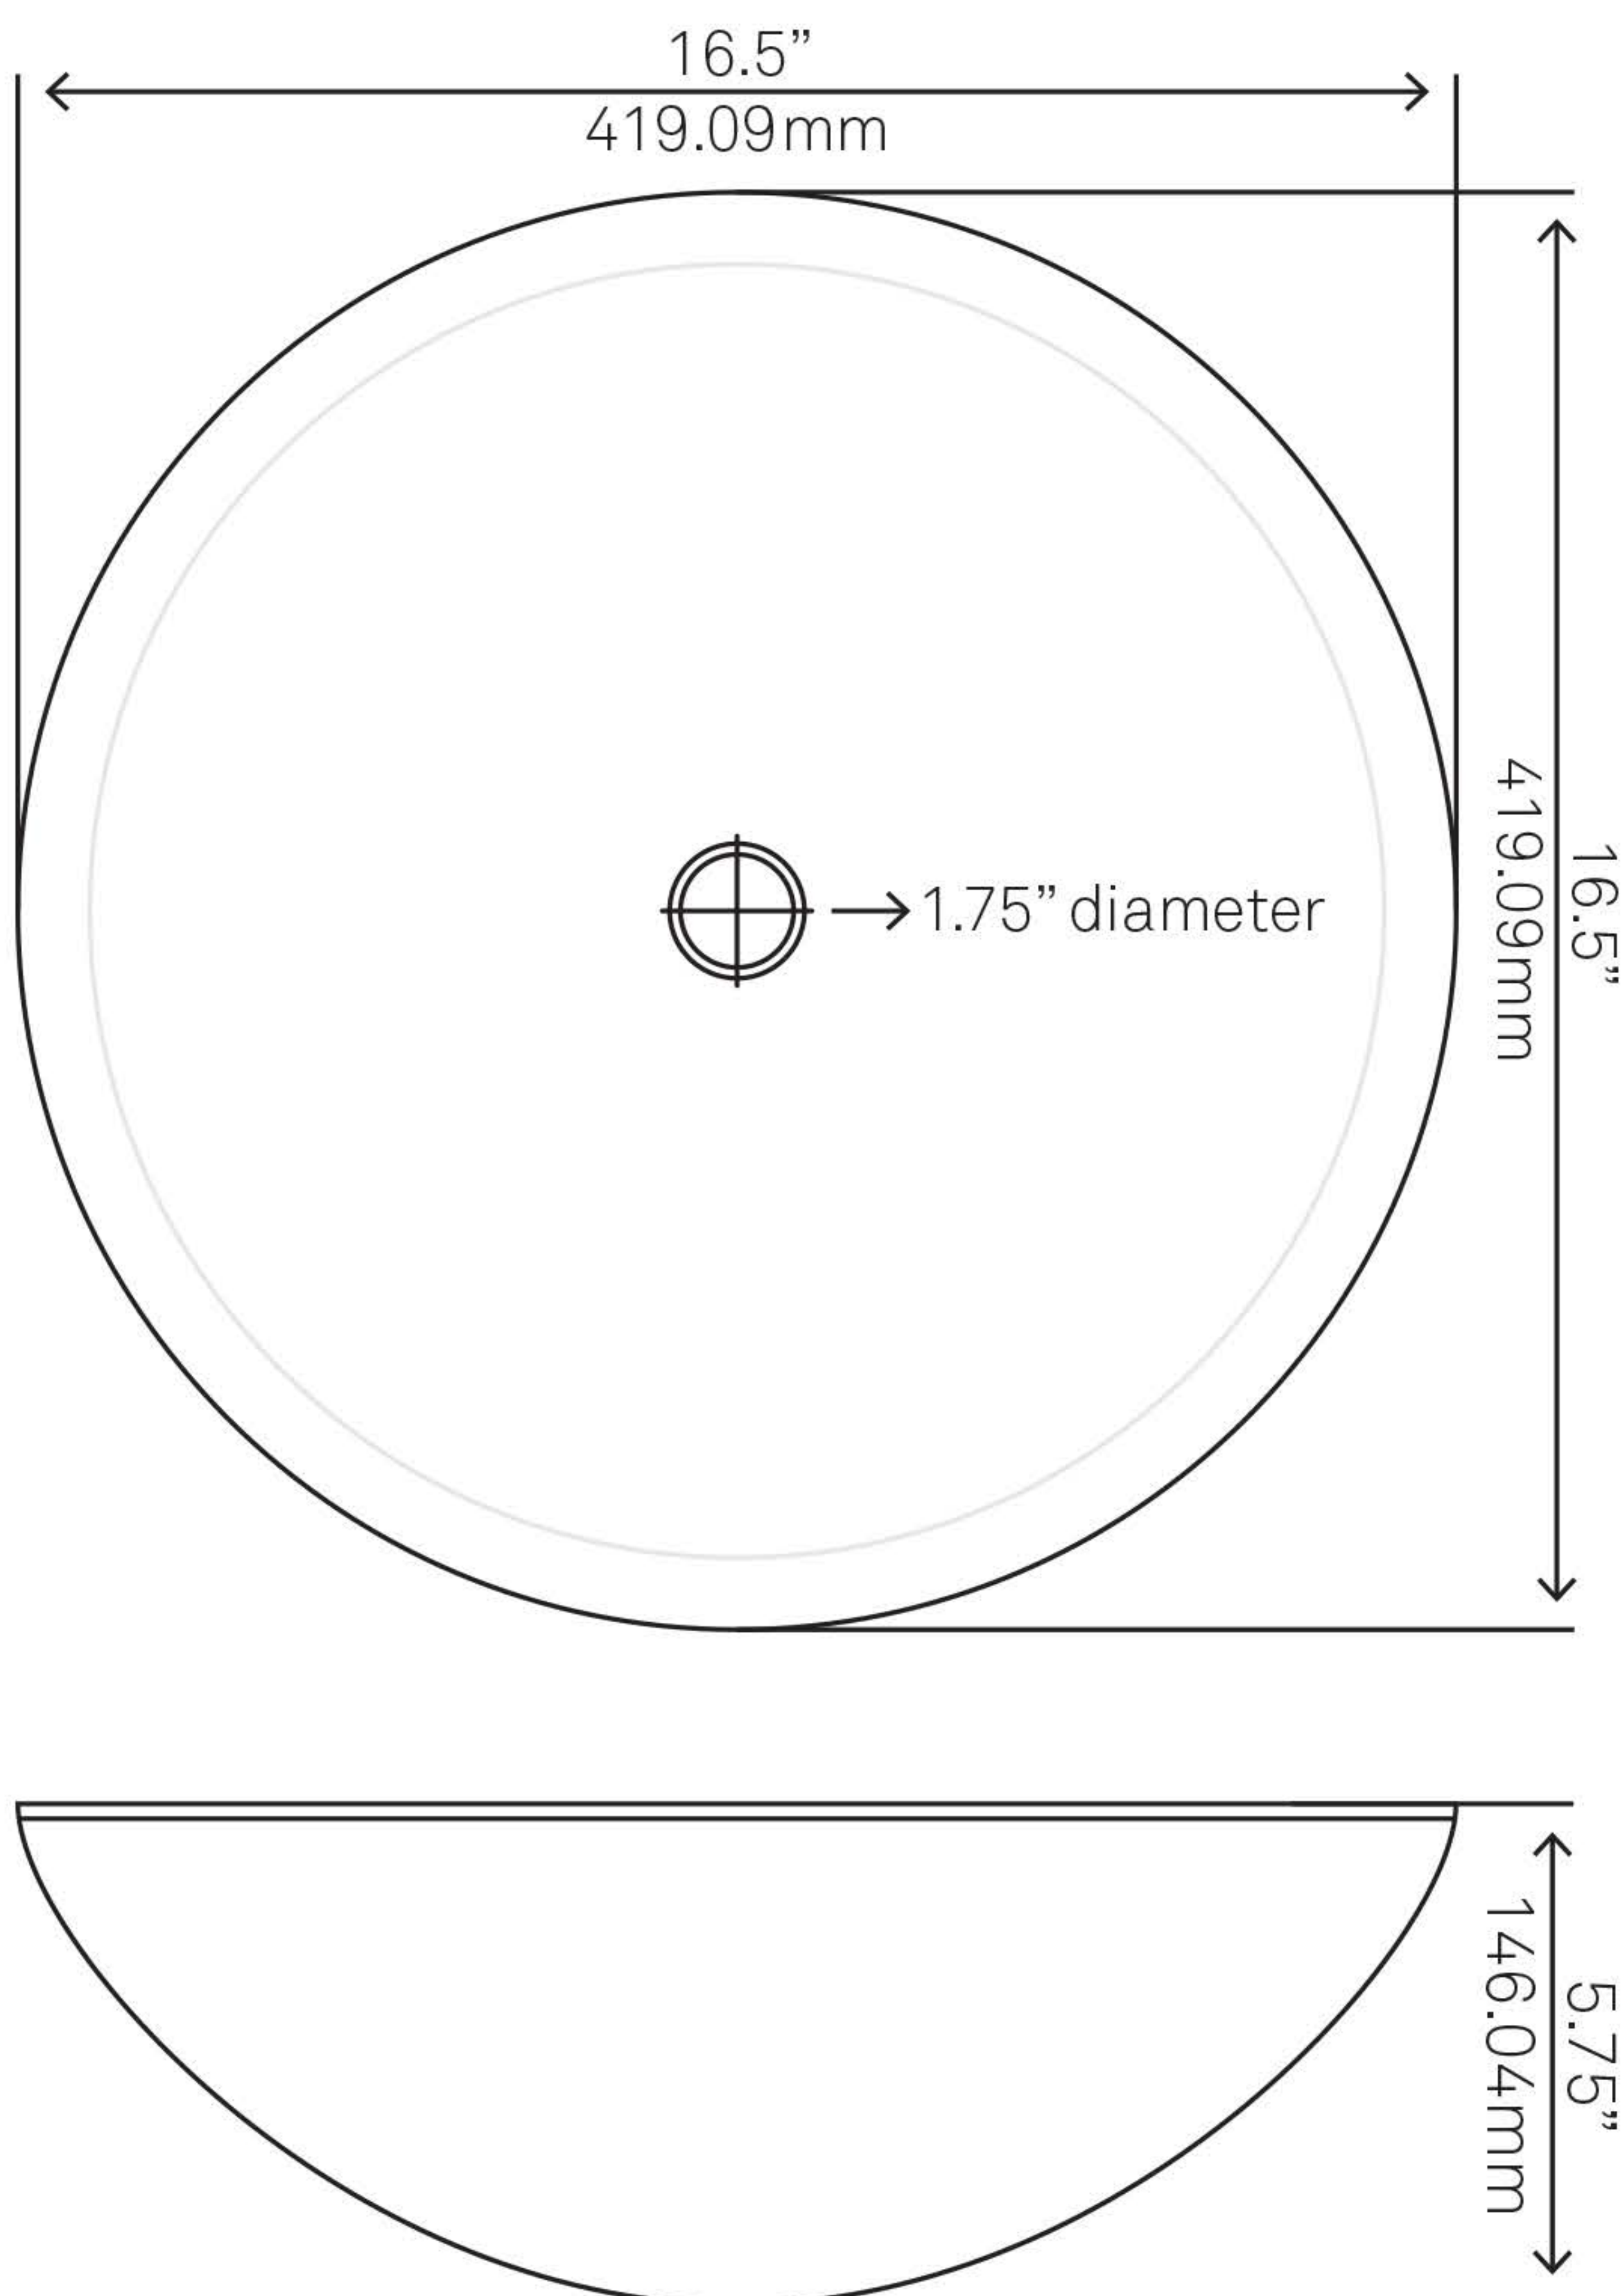

TIG-8025 BLU Glass Vessel Bathroom Sink

Requested By:

Specific Features:

STANDARD SPECIFICATIONS:

- Round clear blue vessel sink
- Polished glass inside and out
- Made with high tempered glass
- Scratch resistant and non-porous
- Designed for above counter installation
- Standard U.S. plumbing connections
- 1.75-inch drain opening

Novatto Inc
TOLL FREE 844.404.4242
www.NovattoInc.com

PUD-ORB-MR Vessel Sink Pop-Up Drain and Mounting Ring, Oil Rubbed Bronze

Requested By: _____

Specific Features: _____

STANDARD SPECIFICATIONS:

- Clicker pop-up vessel sink drain and mounting ring
- Oil rubbed bronze finish
- Solid brass construction
- Includes rubber seals and fastener for installation
- 9-inches total pop-up length
- Fits any standard 1.75-inch drain opening
- cUPC